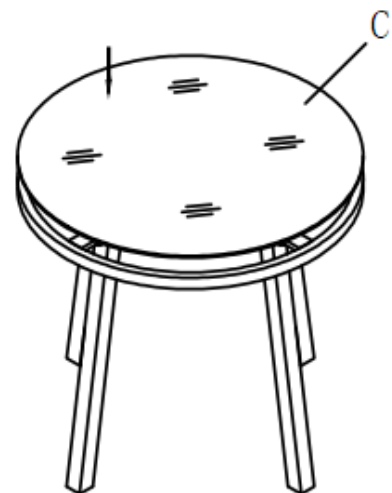

PLEASE KEEP ME WITH YOUR PROOF OF PURCHASE FOR FUTURE REFERENCE

ASSEMBLY INSTRUCTIONS

VIENNA / SANZA

75cm Aluminium Round Bistro Table

(69111012 / 69620129 / 67401003 / 60901023)

ATTENTION:

1. Please read these instructions carefully before assembly
2. Aluminium is soft metal and over tightening may strip thread or break the part
3. **DO NOT** use power tools
4. Please allow 30 minutes for assembly
5. Although assembly only requires 1 person it is advised that a second person be present to help turn the table over and into position when fully assembled.

ASSEMBLY STEPS:

1. Turn the table top frame (A) upside down on a soft clean surface
2. Place glass in safe place whilst assembling table
3. **LOOSELY** attach legs (B) to table top (A) with bolts (D) and big flat washers (E) using spanner (F) **DO NOT TIGHTEN THE BOLTS AT THIS STAGE**
4. Tighten all bolts using spanner one by one being careful not to over tighten any as this will cause the thread to become damaged
5. Turn table top over and place in desired position
6. Place glass (C) back on table and gently press down to ensure glass is secure.

For more information regarding maintenance of your furniture please visit

http://www.hartmanuk.co.uk/after_care_videos.html

Component's					Fixings				
Parts List	Parts Picture	Description	Q'ty	Part no	Parts list	Parts Picture	Description	Q'ty	Part no.
A		Table Top frame	1	69111012A 69620129A 67401003A 60901023A	D		M6*20mm bolt	16	2002169
					E		Big Flat washers	16	1061162
B		Legs	4	69111012B 69620129B 67401003B 60901023B	F		Spanner	1	2100041
C		Glass	1	69111012C 69620129C 67401003C 60901023C					

PLEASE KEEP ME WITH YOUR PROOF OF PURCHASE FOR FUTURE REFERENCE

ASSEMBLY INSTRUCTIONS

75cm Aluminium Round Bistro Table

(69111012 / 69620129 / 67401003 / 60901023)

1

3

2

For more information visit <http://faq.hartman.com>