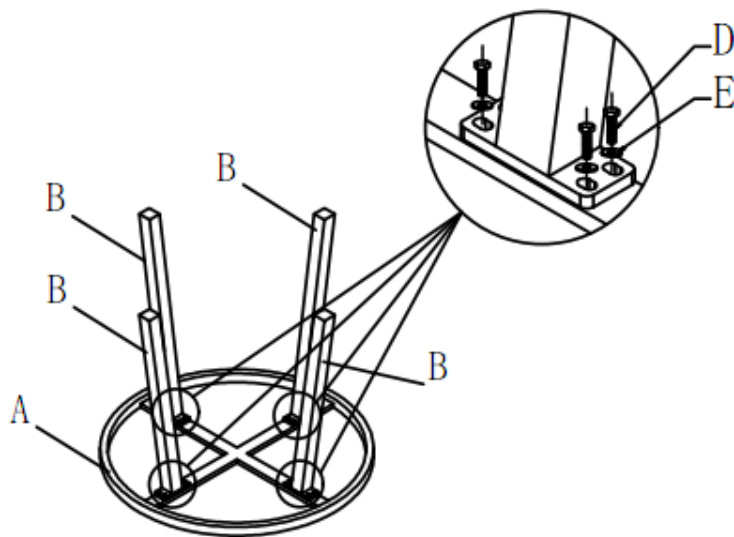

ASSEMBLY STEPS:

1. Turn the table top frame (A) upside down on a soft clean surface
2. Place glass in safe place whilst assembling table
3. **LOOSELY** attach legs (B) to table top (A) with bolts (D) and big flat washers (E) using spanner (F) **DO NOT TIGHTEN THE BOLTS AT THIS STAGE**
4. Tighten all bolts using spanner one by one being careful not to over tighten any as this will cause the thread to become damaged
5. Turn table top over and place in desired position
6. Place glass (C) back on table and gently press down to ensure glass is secure.

For more information regarding maintenance of your furniture please visit

http://www.hartmanuk.co.uk/after_care_videos.html

Component's					Fixings				
Parts List	Parts Picture	Description	Q'ty	Part no	Parts list	Parts Picture	Description	Q'ty	Part no.
A		Table Top frame	1	69111012A 69620129A 67401003A 60901023A	D		M6*20mm bolt	16	2002169
					E		Big Flat washers	16	1061162
B		Legs	4	69111012B 69620129B 67401003B 60901023B	F		Spanner	1	2100041
C		Glass	1	69111012C 69620129C 67401003C 60901023C					

PLEASE KEEP ME WITH YOUR PROOF OF PURCHASE FOR FUTURE REFERENCE

ASSEMBLY INSTRUCTIONS

75cm Aluminium Round Bistro Table

(69111012 / 69620129 / 67401003 / 60901023)

1

3

2

For more information visit <http://faq.hartman.com>